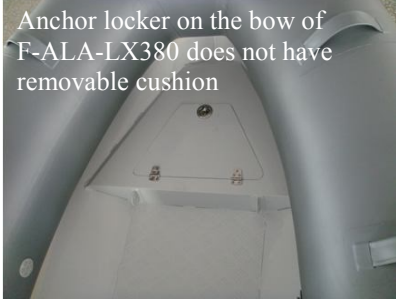

OPTIONAL REFERENCE PHOTOS

FSI

Anchor locker on the bow of F-ALA-LX380 does not have removable cushion