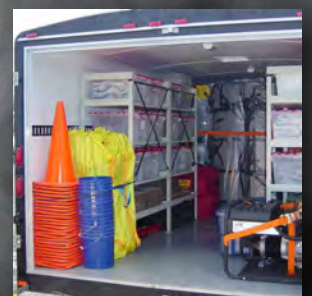

MCI TRAILER SYSTEMS 6' | 12' | 15' | 20' | 24' | 28' | 32'

Everything You Need for Quick and Accurate Response

Fully Configurable for Mass Trauma, Mass Casualty, Mass Decon, or any Combination

FSI North America® 311 Abbe Road, Sheffield Lake, OH 44054
T 440-949-2400 | F 440-949-2900 | E sales@fsinorth.com | W www.fsinorth.com