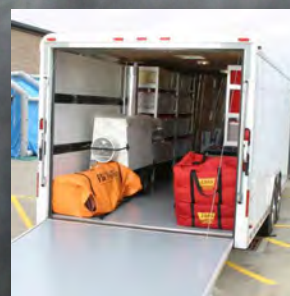

MCI TRAILER SYSTEMS 6' | 12' | 15' | 20' | 24' | 28' | 32'

Everything You Need for Quick and Accurate Response

Fully Configurable for Mass Trauma, Mass Casualty, Mass Decon, or any Combination

FSI North America® 311 Abbe Road, Sheffield Lake, OH 44054
T 440-949-2400 | F 440-949-2900 | E sales@fsinorth.com | W www.fsinorth.com